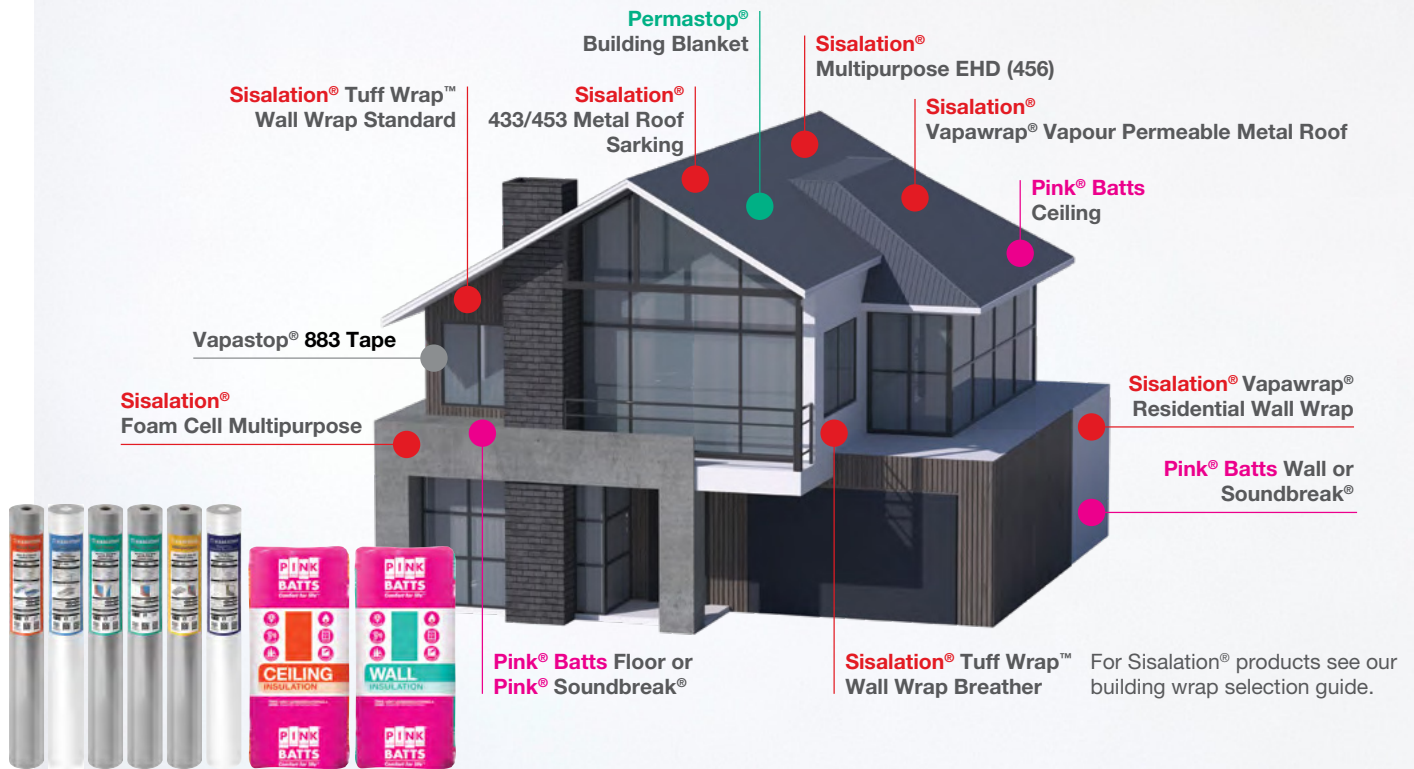

The Fletcher Insulation whole-of-home approach features an innovative system of complementary insulation products available in a range of material R-values to suit each Australian climate zone. Everything you need to create a comfortable, energy efficient home for your customer is here. From Pink® Batts for walls, floors and ceilings to Sisalation® building membranes for walls and roofs, as well as Permastop® Building Blanket. Plus Soundbreak®, specifically designed to reduce the volume of noise coming in from outside, as well as unwanted noise between rooms inside the home. When it's Pink® it fits all together better. You save time and money, and get a great result.