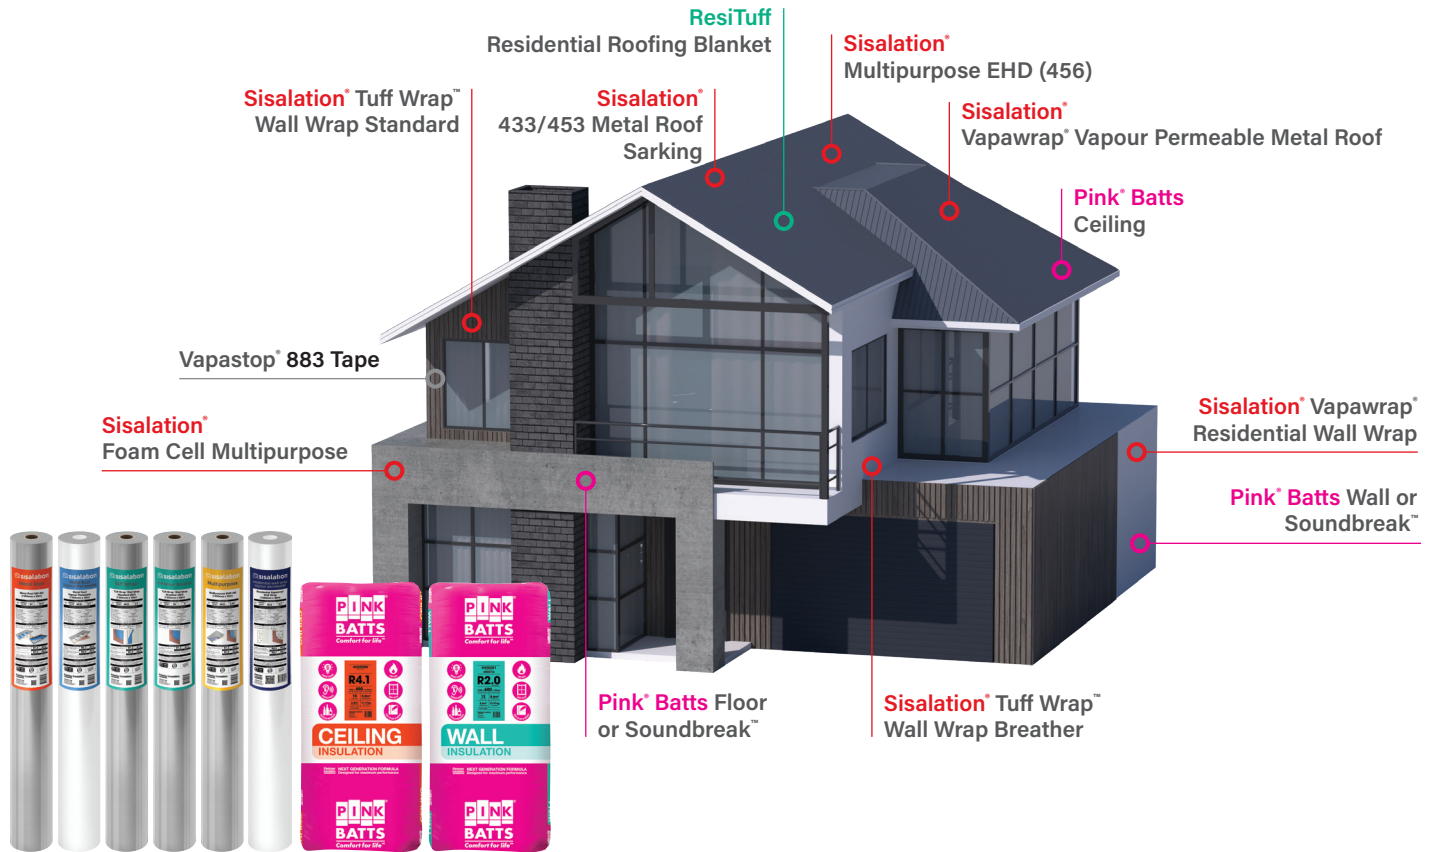

The whole-of-home solution that puts you in the **Pink®**

Our whole-of-home approach features everything you need to create a more comfortable, energy efficient home. From Pink® Batts for walls, floors and ceilings, to Sisalation® building membranes that go under walls and roofs, and ResiTuff Residential Roofing Blanket for metal roofs. Plus Soundbreak™, specifically designed to reduce the volume of noise coming in from outside, as well as unwanted noise between rooms inside your home. When it's Pink® it fits together better. You save time and money and get a great result.

Why choose **Fletcher Insulation?**

Fletcher Insulation really is a one-stop shop for all of your thermal and acoustic insulation needs. Since the 1940s we have manufactured and distributed Australia's most loved and trusted residential and commercial insulation brands. We pride ourselves on continually improving our processes to provide products of the highest national and international standards, and technical support of extraordinary value to our customers.

Put us to the test. For help finding the perfect insulation products for your project, simply call, email or visit our website.

© Fletcher Insulation Pty Limited 2024. Fletcher Insulation reserves the right to change product specifications without prior notification. Information in this publication and otherwise supplied to users as to the subject product is based on our general experience and is given in good faith, but because of the many particular factors which are outside our knowledge and control and affect the use of products, no warranty is given or is to be implied with respect to either such information or the product itself, in particular the suitability of the product for any particular purpose. The purchaser should independently determine the suitability of the product for the intended application. The colour PINK, Pink® and Pink® Batts are registered trademarks of Owens Corning used under licence by Fletcher Insulation. FBS-1 Glasswool Bio-Soluble Insulation® is a registered trademark of ICANZ. Unless otherwise stated all ™ and ® are trademarks and registered trademarks of Fletcher Insulation Pty Limited ABN 72 001 175 355. BR036_Revision_2_Issue Date 05122024.

Fletcher Insulation
Building Better, Together

Customer Service Phone
1300 654 444
Email: info@insulation.com.au
www.insulation.com.au

PINK
BATTS
Comfort for life™