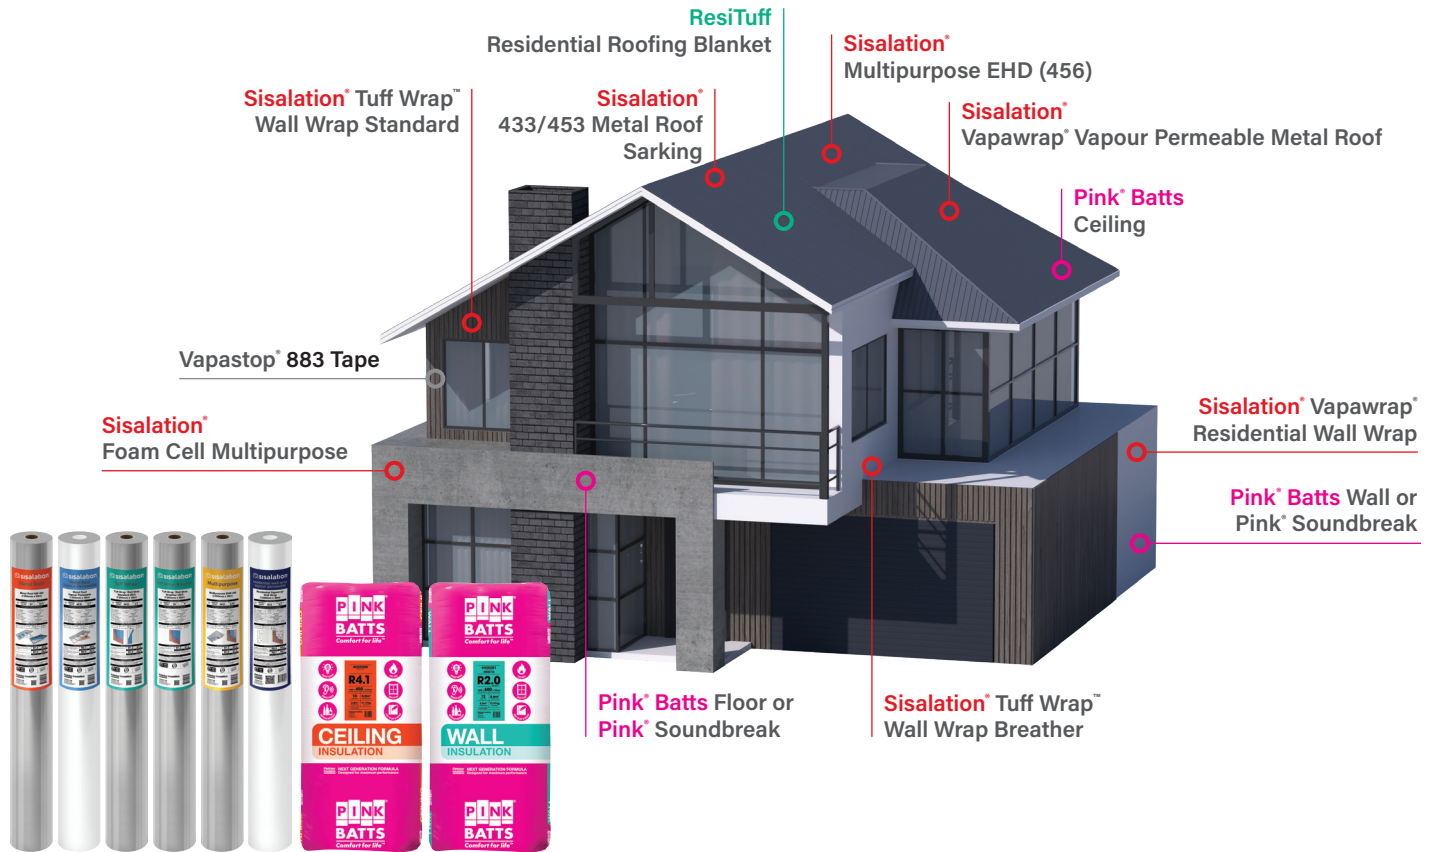

The whole-of-home solution that puts you in the **Pink®**

Our whole-of-home approach features everything you need to create a more comfortable, energy efficient home. From Pink® Batts for walls, floors and ceilings, to Sisalation® building membranes that go under walls and roofs, and ResiTuff Residential Roofing Blanket for metal roofs. Plus Pink® Soundbreak™, specifically designed to reduce the volume of noise coming in from outside, as well as unwanted noise between rooms inside your home. When it's Pink® it fits together better. You save time and money and get a great result.

Why choose **Fletcher Insulation?**

Fletcher Insulation really is a one-stop shop for all of your thermal and acoustic insulation needs. Since the 1940s we have manufactured and distributed Australia's most loved and trusted residential and commercial insulation brands. We pride ourselves on continually improving our processes to provide products of the highest national and international standards, and technical support of extraordinary value to our customers.

Put us to the test. For help finding the perfect insulation products for your project, simply call, email or visit our website.

© Fletcher Insulation Pty Limited 2024. Fletcher Insulation reserves the right to change product specifications without prior notification. Information in this publication and otherwise supplied to users as to the subject product is based on our general experience and is given in good faith, but because of the many particular factors which are outside our knowledge and control and affect the use of products, no warranty is given or is to be implied with respect to either such information or the product itself, in particular the suitability of the product for any particular purpose. The purchaser should independently determine the suitability of the product for the intended application. The colour PINK, Pink® and Pink® Batts are registered trademarks of Owens Corning used under licence by Fletcher Insulation. FBS-1 Glasswool Bio-Soluble Insulation® is a registered trademark of ICANZ. Unless otherwise stated all ™ and ® are trademarks and registered trademarks of Fletcher Insulation Pty Limited ABN 72 001 175 355. BR036_Revision_1_Issue Date 12082024.

Fletcher Insulation
Building Better, Together

Customer Service Phone
1300 654 444
Email: info@insulation.com.au
www.insulation.com.au

PINK
BATTS
Comfort for life™